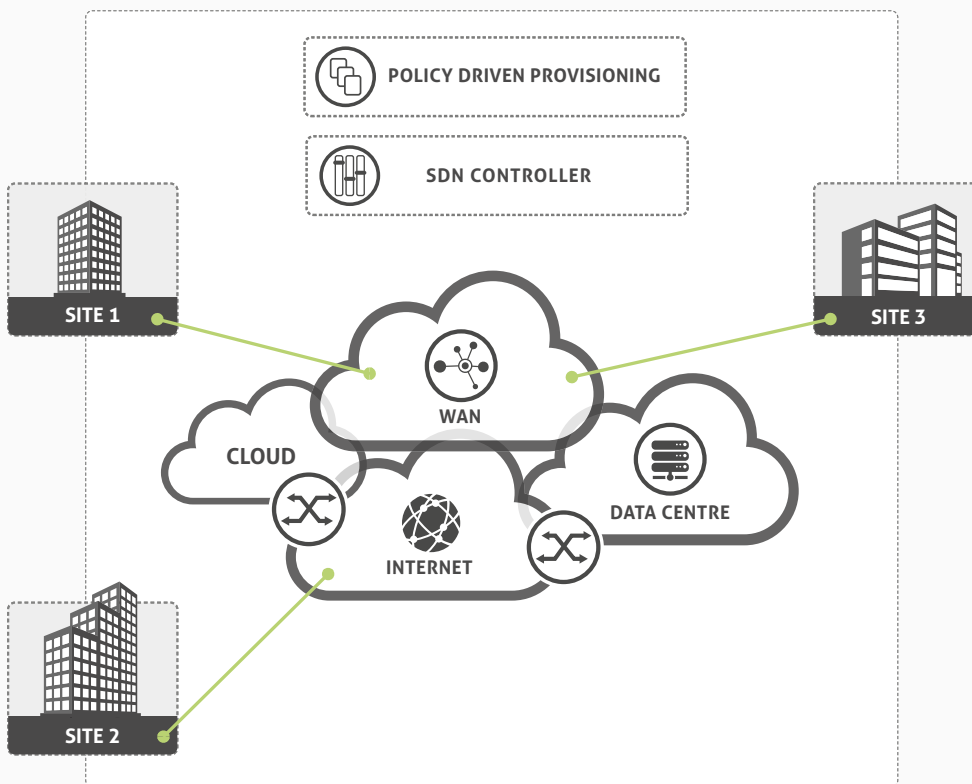

SD-WAN (Cloudnet)

Optimise business agility with next-generation Wide Area Networking on your terms.

KEY FEATURES

Simple automation and administration

Centrally manage policies and infrastructure to increase control and ease network administration.

Speed of deployment

Cloudnet activates your private WAN connection as fast as we can deliver the CPE router to your premises.

Performance enhanced capability

Exponential-e provides fibre-based internet access and a carrier-class, business-only Network.

Optimised branch access to applications

Intelligent Network routing that significantly improves user experience and business productivity.

Cost efficient IT operations

Minimise CapEx requirements with technologies such as as NFV (Network Functions Virtualisation).

SDN (Software-Defined Networking) is all about separation of the control and data plane. Applying this to the WAN results in SD-WAN, which allows you to centrally assign and manage application-aware policies across sites to secure and control all Network traffic. Cloudnet enables consistent policy-driven automation for enhanced security and peace of mind.